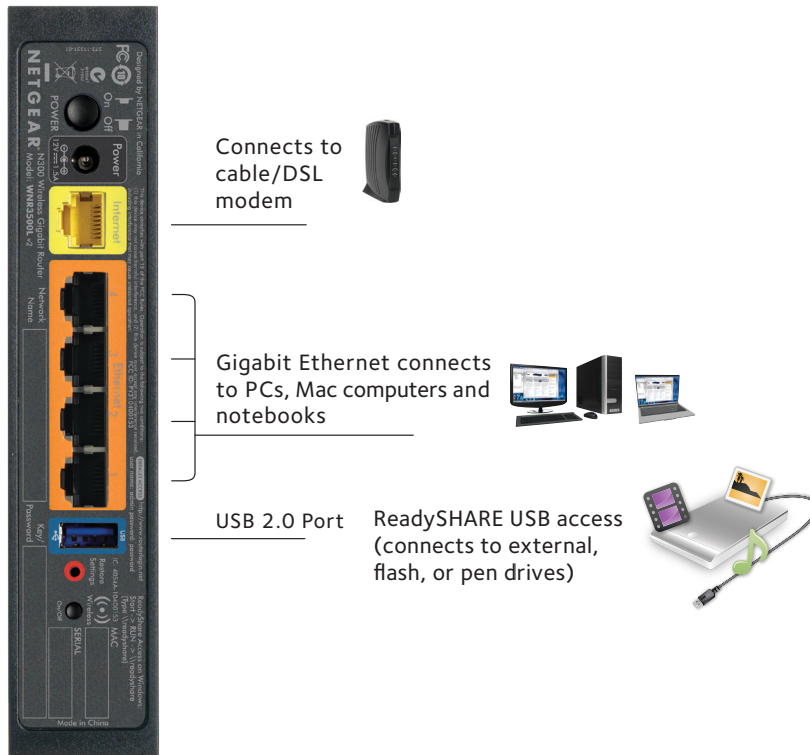

NETGEAR genie® Home Networking Simplified

- Home network manager
- Makes any printer AirPrint® compatible to print from an iPad® or iPhone®
- MyMedia™—Find & play media files in your network
- EZ Mobile connect—Scan QR code to connect to your home network
- For PC, Mac®, iPhone®, iPad®, & Android™ devices

Enjoy better connectivity throughout your home

ADVANCED QoS—Optimized for smooth HD streaming & gaming

Ease Of Use

NETGEAR makes it easy to do more with your digital devices. Manage your network with genie® App—a personal, icon-based dashboard that can control and monitor all your devices. Or, use Push 'N' Connect to add devices to your WiFi network with a push of a button. And the simple browser-based installation with no CD makes router installation easy using an iPad, tablet, smartphone, or computer.

Applications

With the N300 Wireless Gigabit Router create a better home network for applications such as online gaming, a fast reliable connection to the Internet and a secure wireless connection.

Ideal Uses

EMAIL, CHAT, SURF, MUSIC, VIDEO—Enjoy a fast, reliable and secure wireless connection to the Internet

ONLINE GAMING—Optimized for multi-player gaming with no lags

Connection Diagram

PACKAGE CONTENTS

- N300 Wireless Router (WNR3500Lv2)
- Stand
- Ethernet cable
- Power adapter, localized to country of sale
- Quick install guide