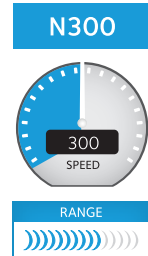

Performance & Use

- N300 WiFi speed—Faster downloads & Internet gaming
- Gigabit Ethernet—Faster wired connections
- ReadySHARE® USB—Wirelessly access & share USB storage
- NETGEAR® genie® App—Home networking simplified